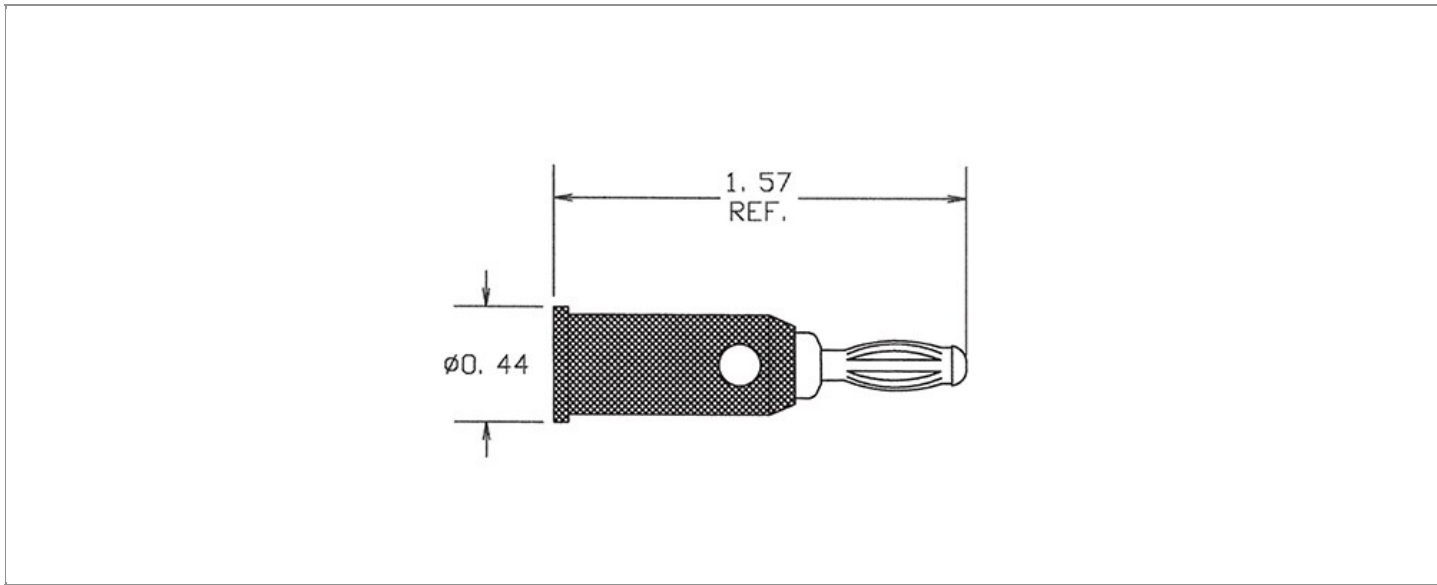

DRAWING NUMBER:	25-2025-1-XXXX
PRODUCT GROUP:	BANANA PLUGS, JACKS AND PHONE TIPS
SUB-GROUP:	INSULATED BANANA PLUGS
DESCRIPTION:	INSULATED STANDARD BANANA PLUG ADAPTER TO 0.080" PHONE TIP PLUG

ACCEPTS PIN / PLUG / JACK SIZE	OVERALL LENGTH	CABLE / WIRE SIZE
STANDARD BANANA JACK/0.080" TIP PLUG	1.570"	N/A

PART NO. STRUCTURE:

25-2025	-	1	-	XX	XX
PART SERIES		DIMENSION		FINISH	INSULATION COLOR

MATERIAL OPTIONS:

25-2025-1-XXXX

COMPONENT	MATERIAL	MATERIAL AND SPECIFICATION
BODY	BRASS	BRASS PER ASTM B16, ALLOY C36000, 1/2 HARD
SPRING (CAGE)	BERYLLIUM COPPER	BERYLLIUM COPPER PER ASTM B194, ALLOY C17200
INSULATION*	ABS	ABS PER ASTM D4673
TERMINAL	N/A	N/A
SET SCREW	N/A	N/A
STUD	N/A	N/A
JACK SPRING	BERYLLIUM COPPER	BERYLLIUM COPPER PER ASTM B194, ALLOY C17200

NOTES:

DATASHEET NOTES

RATED: 5 AMPERES. STANDARD SIZE SPRING FOR STANDARD SIZE BANANA JACK. JACK END ACCEPTS 0.080" TIP PLUG.

INSTRUCTION NOTES

N/A